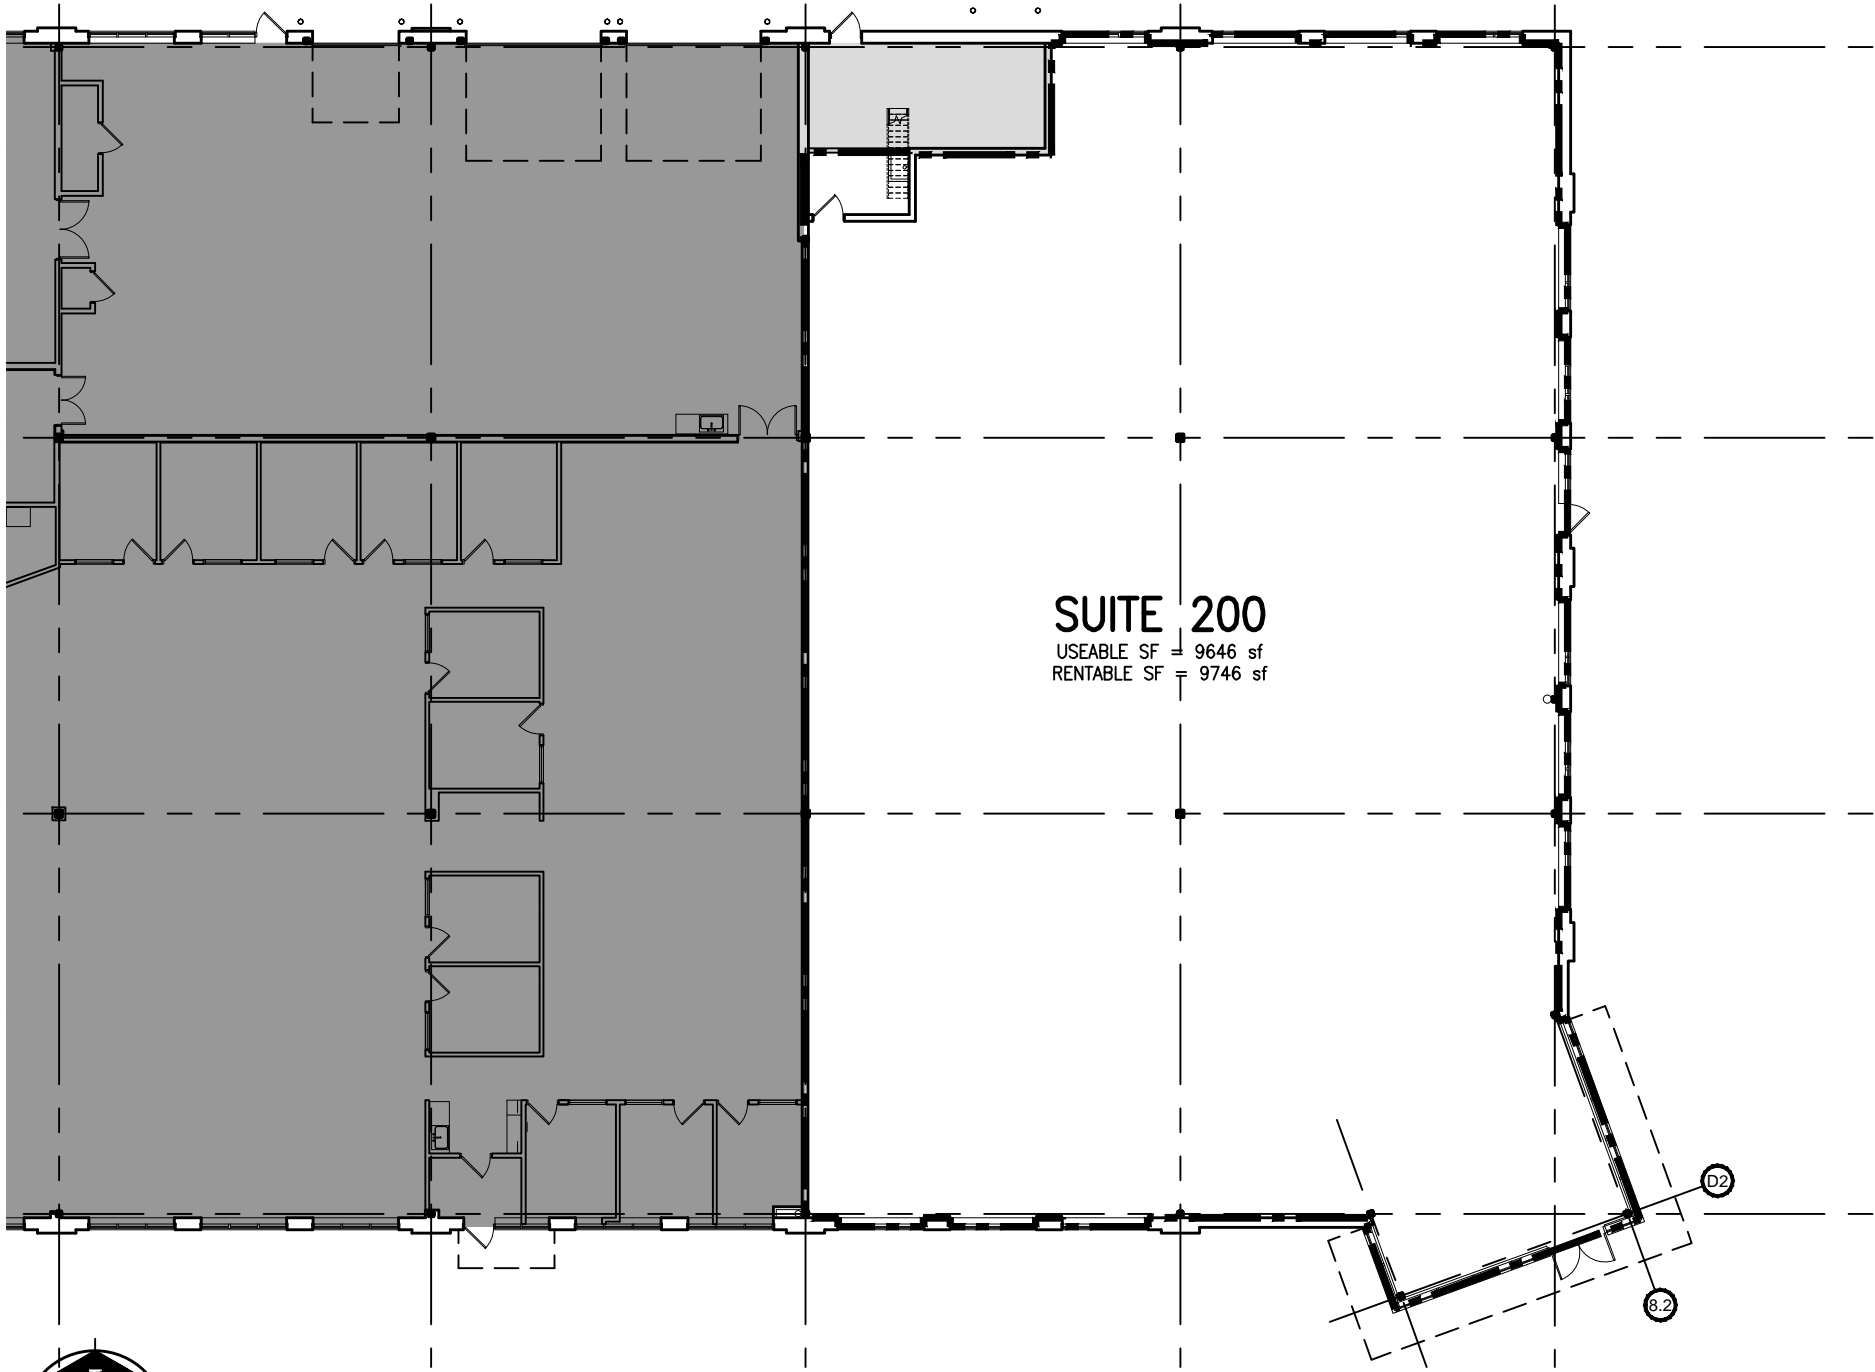

archit
+ design

1

SUITE 200

ORIGINAL SCALE: 1" = 20'

3701 40th AVENUE NW, ROCHESTER, MN ~ SUITE 200

UPDATED: 2/13/2018